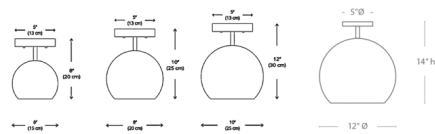

By Dounia Home

Description

The Shams Ceiling Light offers a modern silhouette combined with the craftsmanship of Moroccan design, featuring a perforated metal globe shade supported by a round canopy. The shade casts brilliant shadows when illuminated for a striking effect.

Shown in gunmetal

Specifications

COLOR	N/A
BODY FINISH	Gunmetal
WATTAGE	9W
DIMMER	Standard 120V
DIMENSIONS	10"W x 12"H
BULB NOT INCLUDED	1 x A19/Medium (E26)/9W/120V LED
OTHER BULB OPTIONS	1 x A19/Medium (E26)/60W/120V Incandescent
COUNTRY OF ORIGIN	Morocco