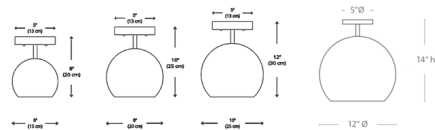

By Dounia Home

Description

The Shams Ceiling Light offers a modern silhouette combined with the craftsmanship of Moroccan design, featuring a perforated metal globe shade supported by a round canopy. The shade casts brilliant shadows when illuminated for a striking effect.

Shown in gunmetal

Specifications

COLOR	N/A
BODY FINISH	Gunmetal
WATTAGE	9W
DIMMER	Standard 120V
DIMENSIONS	10"W x 12"H
BULB NOT INCLUDED	1 x A19/Medium (E26)/9W/120V LED
OTHER BULB OPTIONS	1 x A19/Medium (E26)/60W/120V Incandescent
COUNTRY OF ORIGIN	Morocco