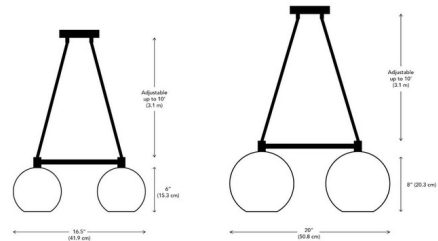

CLICK TO VIEW PRODUCT

Notes: