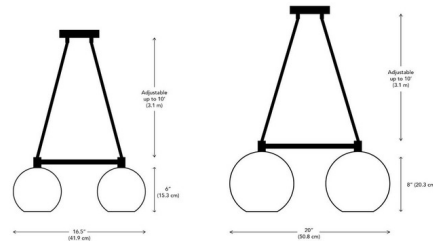

CLICK TO VIEW PRODUCT

Notes: