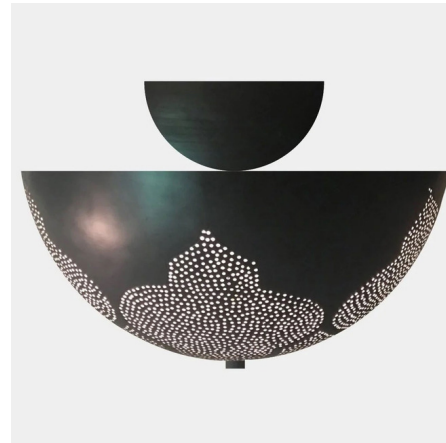

## Najma Semi Flush Ceiling Light

By Dounia Home

### Description

The Najma Semi Flush combines traditional Moroccan design with contemporary flair, featuring a beautiful perforated pattern along the bottom of the bowl shade to cast stunning shadows when illuminated.

### Specifications

COLOR . . . . . N/A  
BODY FINISH . . . . . Gunmetal  
WATTAGE . . . . . 16W  
DIMMER . . . . . Standard 120V  
DIMENSIONS . . . . . 12"W x 9"H  
BULB INCLUDED . . . . . 2 x A19/Medium (E26)/60W/120V LED  
OTHER BULB OPTIONS . . . . . 2 x A19/Medium (E26)/60W/120V Incandescent  
COUNTRY OF ORIGIN . . . . . Morocco