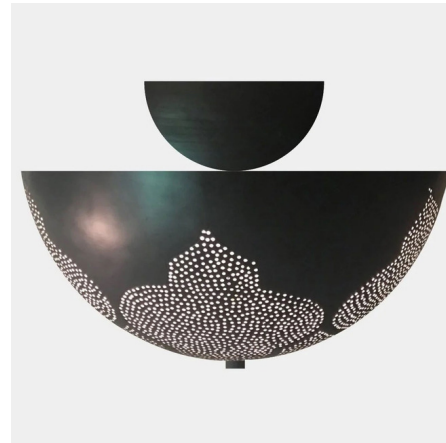

Lightology

lightology.com
866-954-4489
06-04-26

Project: _____

Company: _____

Location: _____ Fixture Type: _____

SPEC #: **DOU861762**

Approved On: _____ Approved By: _____

Najma Semi Flush Ceiling Light

By Dounia Home

Description

The Najma Semi Flush combines traditional Moroccan design with contemporary flair, featuring a beautiful perforated pattern along the bottom of the bowl shade to cast stunning shadows when illuminated.

Shown in gunmetal

Specifications

COLOR	N/A
BODY FINISH	Gunmetal
WATTAGE	16W
DIMMER	Standard 120V
DIMENSIONS	12"W x 9"H
BULB NOT INCLUDED	2 x A19/Medium (E26)/60W/120V LED
OTHER BULB OPTIONS	2 x A19/Medium (E26)/60W/120V Incandescent
COUNTRY OF ORIGIN	Morocco