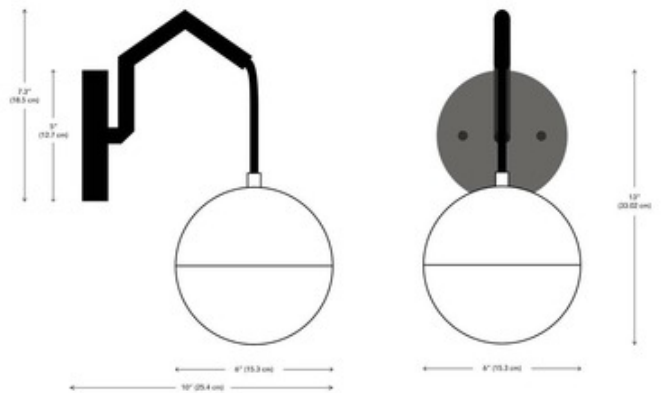

BRAND

Dounia Home

DESCRIPTION

The Amur Wall Sconce combines modern design with Moroccan craftsmanship, featuring a perforated globe shade hung from an angular metal arm. The shade casts beautiful shadows when illuminated as light peeks out through the small holes.

Shown in: Gunmetal

SHADE COLOR	N/A
BODY FINISH	Gunmetal
WATTAGE	3W
DIMMER	Standard 120V
DIMENSIONS	6"W x 12.5"H x 9.6"D
BULB INCLUDED	
LAMP	1 x R14/Medium (E26)/3W/120V LED 1 x R14/Medium (E26)/60W/120V Incandescent

Technical Information

LUMINOUS FLUX	250 lumens
LUMENS/WATT	83.33
LAMP COLOR	3000K

SPEC # DOU861770

COMPANY	PROJECT	FIXTURE TYPE	APPROVED BY	DATE