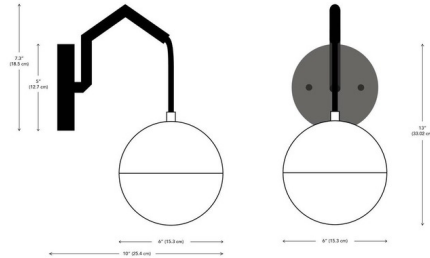

CLICK TO VIEW PRODUCT

Notes: