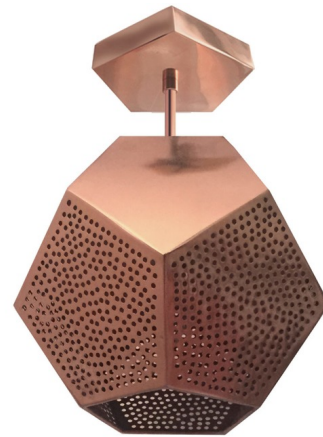

Lightology

lightology.com
866-954-4489
04-09-26

Project: _____

Company: _____

Location: _____ Fixture Type: _____

SPEC #: **DOU861780**

Approved On: _____ Approved By: _____

Ula Semi Flush Ceiling Light By Dounia Home

Description

The Ula Semi Flush offers a modern silhouette combined with the craftsmanship of Moroccan design, with a handcrafted shade composed of pentagonal shapes. The shade features a perforated pattern that casts brilliant shadows when lit, evoking a sense of tranquility.

Specifications

COLOR . . . . . N/A
BODY FINISH . . . . . Copper
WATTAGE 8W
DIMMER . . . . . Standard 120V
DIMENSIONS . . . . . 9"W x 12.9"H
BULB INCLUDED . . . . . 1 x A19/Medium (E26)/60W/120V LED
OTHER BULB OPTIONS . . . . . 1 x A19/Medium (E26)/60W/120V Incandescent
COUNTRY OF ORIGIN . . . . . Morocco

Technical Information

LAMP COLOR 2700K
LUMENS/WATT 106.25
LUMINOUS FLUX . . . . . 850 lumens

Shown in copper