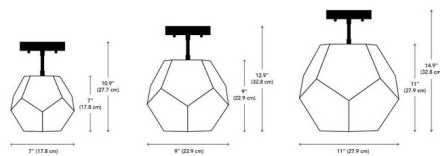

CLICK TO VIEW PRODUCT

Notes: