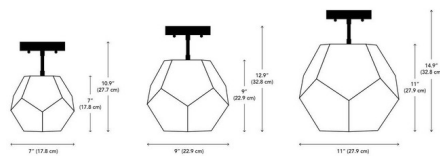

Shown in copper

Specifications

COLOR	N/A
BODY FINISH	Copper
WATTAGE	8W
DIMMER	Standard 120V
DIMENSIONS	9"W x 12.9"H
BULB NOT INCLUDED	1 x A19/Medium (E26)/8W/120V LED
OTHER BULB OPTIONS	1 x A19/Medium (E26)/60W/120V Incandescent
COUNTRY OF ORIGIN	Morocco