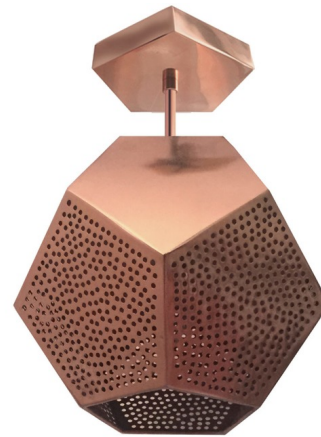

Lightology

lightology.com
866-954-4489
06-04-26

Project: _____

Company: _____

Location: _____ Fixture Type: _____

SPEC #: **DOU861780**

Approved On: _____ Approved By: _____

Ula Semi Flush Ceiling Light

By Dounia Home

Description

The Ula Semi Flush offers a modern silhouette combined with the craftsmanship of Moroccan design, with a handcrafted shade composed of pentagonal shapes. The shade features a perforated pattern that casts brilliant shadows when lit, evoking a sense of tranquility.

Shown in copper

Specifications

COLOR	N/A
BODY FINISH	Copper
WATTAGE	8W
DIMMER	Standard 120V
DIMENSIONS	9"W x 12.9"H
BULB NOT INCLUDED	1 x A19/Medium (E26)/8W/120V LED
OTHER BULB OPTIONS	1 x A19/Medium (E26)/60W/120V Incandescent
COUNTRY OF ORIGIN	Morocco