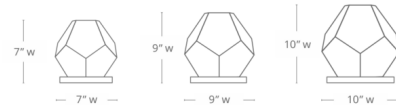

TOP VIEW

This table lamp is open at the top