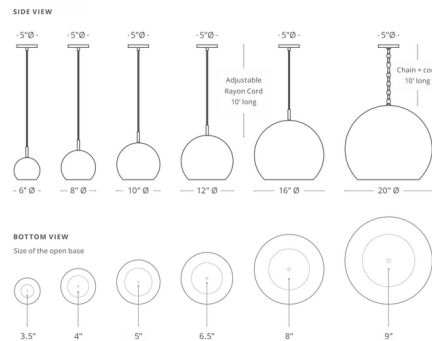

Description

The Nur Pendant offers a modern silhouette combined with the craftsmanship of Moroccan design, featuring an intricate design on the top half of the pendant derived from 12th century Almohad tile work that allows for brilliant shadows to be cast onto the ceiling and have direct light emit from the base. UL and cUL listed.

Shown in copper

Specifications

COLOR	N/A
BODY FINISH	Copper
WATTAGE	18W
DIMMER	Standard 120V
DIMENSIONS	16"W x 14"H
BULB NOT INCLUDED	2 x A19/Medium (E26)/9W/120V LED
COUNTRY OF ORIGIN	Morocco

CLICK TO VIEW PRODUCT