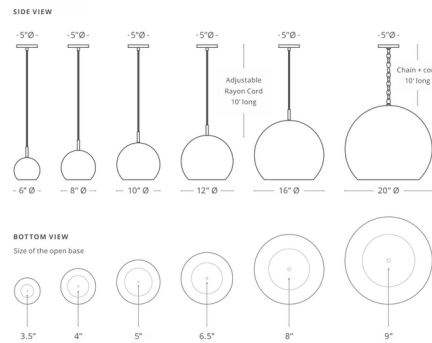

### Specifications

COLOR	N/A
BODY FINISH	Copper
WATTAGE	18W
DIMMER	Standard 120V
DIMENSIONS	16"W x 14"H
BULB NOT INCLUDED	2 x A19/Medium (E26)/9W/120V LED
COUNTRY OF ORIGIN	Morocco

CLICK TO VIEW PRODUCT