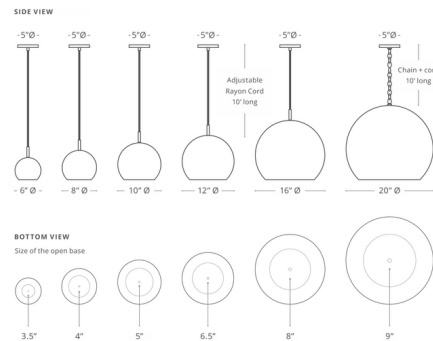

### Specifications

COLOR	N/A
BODY FINISH	Copper
WATTAGE	18W
DIMMER	Standard 120V
DIMENSIONS	16"W x 14"H
BULB NOT INCLUDED	2 x A19/Medium (E26)/9W/120V LED
COUNTRY OF ORIGIN	Morocco

CLICK TO VIEW PRODUCT