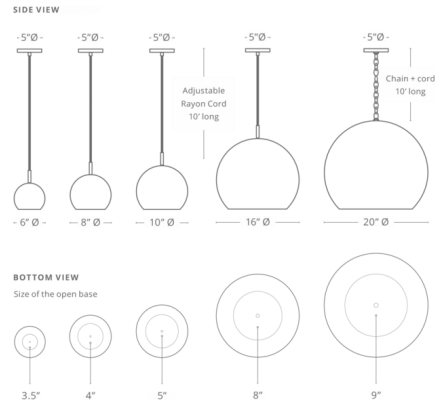

Shown in polished brass

CLICK TO VIEW PRODUCT

Notes: