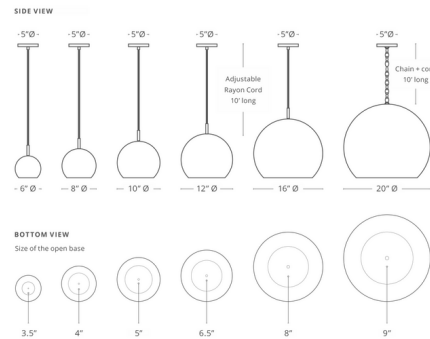

## Shams Pendant By Dounia Home

### Description

The Shams Pendant truly showcases Moroccan craftsmanship, featuring a perforated dome shade that is as luminous as it is illuminating, casting brilliant shadows in all directions when lit. Finished in Copper, Silver, Gunmetal, or Brass. Available in five sizes. UL and CUL listed.

Shown in copper

### Specifications

COLOR	N/A
BODY FINISH	Copper
WATTAGE	18W
DIMMER	Standard 120V
DIMENSIONS	16"W x 14"H
BULB NOT INCLUDED	2 x A19/Medium (E26)/9W/120V LED
COUNTRY OF ORIGIN	Morocco

CLICK TO VIEW PRODUCT