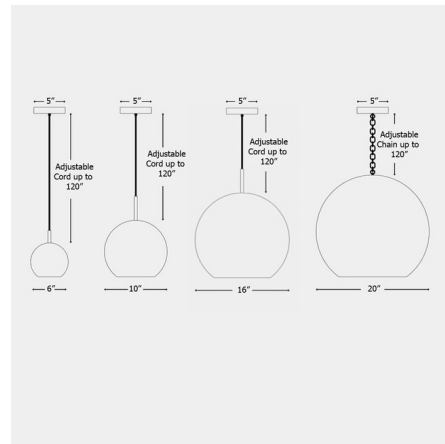

### Description

The Aria Pendant combines traditional Moroccan design with contemporary flair, featuring a beautiful perforated pattern on the dome shade to cast stunning shadows when illuminated.

### Specifications

COLOR	N/A
BODY FINISH	Polished Brass
WATTAGE	8W
DIMMER	Standard 120V
DIMENSIONS	10"W x 9"H
BULB INCLUDED	1 x A19/Medium (E26)/8W/120V LED
OTHER BULB OPTIONS	1 x A19/Medium (E26)/60W/120V Incandescent
COUNTRY OF ORIGIN	Morocco

### Technical Information

LAMP COLOR	2700K
LUMENS/WATT	93.75
LUMINOUS FLUX	750 lumens

Shown in polished brass

CLICK TO VIEW PRODUCT

Notes: