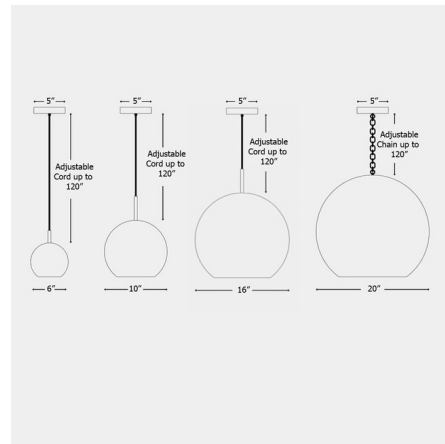

Description

The Aria Pendant combines traditional Moroccan design with contemporary flair, featuring a beautiful perforated pattern on the dome shade to cast stunning shadows when illuminated.

Shown in polished brass

Specifications

COLOR	N/A
BODY FINISH	Polished Brass
WATTAGE	8W
DIMMER	Standard 120V
DIMENSIONS	10"W x 9"H
BULB NOT INCLUDED	1 x A19/Medium (E26)/8W/120V LED
OTHER BULB OPTIONS	1 x A19/Medium (E26)/60W/120V Incandescent
COUNTRY OF ORIGIN	Morocco