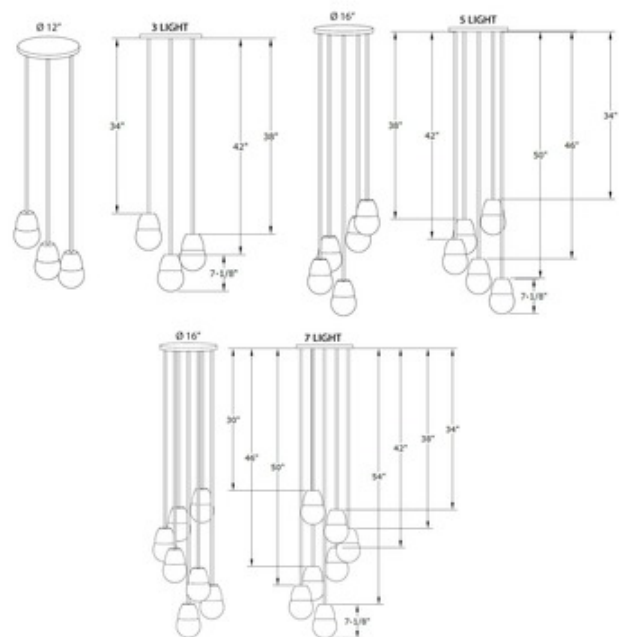

**BRAND**

Ben Barber Studio

**DESCRIPTION**

The Bora.1 Multi Light Pendant offers a modern clean look that combines industrial and artisan styles. Features an aluminum fixture finished in a powder coat textured White, powder coat textured Black, Chrome, Nickel or Brass with hand blown Opal White or Opal Green glass globe diffusers. Available with three, five or seven lights. Drop lengths can be customized upon request. Dimmable with standard LED or incandescent dimmer, sold separately. ETL listed.

<b>SHADE COLOR</b>	Opal
<b>BODY FINISH</b>	Black
<b>WATTAGE</b>	25W
<b>DIMMER</b>	Standard 120V
<b>DIMENSIONS</b>	16"W x 57.125"H
<b>BULB INCLUDED</b>	
<b>LAMP</b>	5 x JCD/C9/SW/120V LED

*Technical Information*

<b>LUMINOUS FLUX</b>	450 lumens
<b>LUMENS/WATT</b>	90.00
<b>LAMP COLOR</b>	2700K
<b>PRODUCT DIMENSIONS</b>	Canopy: 16" Dia.

**SPEC #** BBS861940

COMPANY

PROJECT

FIXTURE TYPE

APPROVED BY

DATE

---