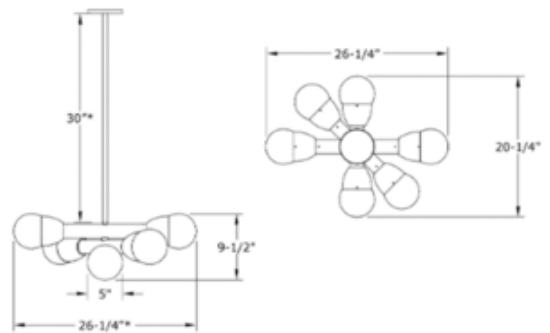

**BRAND**

Ben Barber Studio

**DESCRIPTION**

The Bora.6 Chandelier offers a modern clean look that will enhance a variety of decors. Features an aluminum fixture finished in textured White, flat Black, Chrome, Nickel or Brass with hand blown Opal White or Opal Green glass globe diffusers. Dimmable with standard LED or incandescent dimmer, sold separately. Includes 30 inch downrod. Canopy: 5 inch diameter. ETL listed.

<b>SHADE COLOR</b>	Opal
<b>BODY FINISH</b>	Brass
<b>WATTAGE</b>	30W
<b>DIMMER</b>	Standard 120V
<b>DIMENSIONS</b>	26.25"W x 9.5"H
<b>BULB INCLUDED</b>	
<b>LAMP</b>	6 x JCD/C9/SW/120V LED

*Technical Information*

<b>LUMINOUS FLUX</b>	450 lumens
<b>LUMENS/WATT</b>	90.00
<b>LAMP COLOR</b>	2700K
<b>PRODUCT DIMENSIONS</b>	Stem Length: 30" Fixed

**SPEC #** BBS861967

COMPANY	PROJECT	FIXTURE TYPE	APPROVED BY	DATE