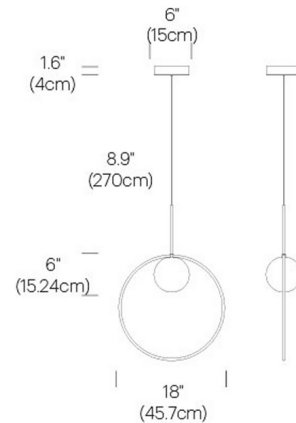

CLICK TO VIEW PRODUCT

Notes: