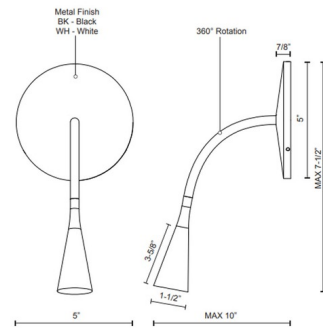

Description

The Eton Wall Sconce is an adjustable direction spot light that brings light to just where you need it, making it the ideal bed light. Featuring a die-cast aluminum lamp head finished in finely textured powder coat Black or White with a flexible rubberized stem. Rocker on-off switch. ETL listed. Suitable for damp locations.

Specifications

COLOR	N/A
BODY FINISH	White
WATTAGE	2.8W
DIMMER	Not Dimmable
DIMENSIONS	5"W x 7.5"H x 10"D
INTEGRATED LED MODULE	1 x LED/2.8W/120V LED

Technical Information

LAMP LIFE	50000 hours
COLOR RENDERING	90 CRI
LAMP COLOR	3000K
LUMENS/WATT	67.86
LUMINOUS FLUX	190 lumens

Shown in white

CLICK TO VIEW PRODUCT

Notes: