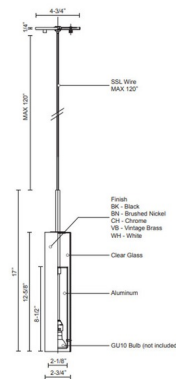

### Description

The Jarvis Pendant has a clean minimalist design. Features a Clear glass shade that encases an aluminum cylindrical socket housing with powder coat finish in Black or White or plated finish in Chrome, Brushed Gold or Brushed Nickel. The bulb is nested inside the cylinder and projects crisp down light. Canopy: 4.75 inch width x .25 inch height. UL listed.

### Specifications

COLOR	Clear
BODY FINISH	White
WATTAGE	7W
DIMMER	Standard 120V
DIMENSIONS	2.75"W x 17"H
BULB NOT INCLUDED	1 x MR16/GU10/7W/120V LED

### Technical Information

PRODUCT DIMENSIONS	Cord length: 120"
--------------------	-------------------

Shown in white / clear

CLICK TO VIEW PRODUCT

Notes: