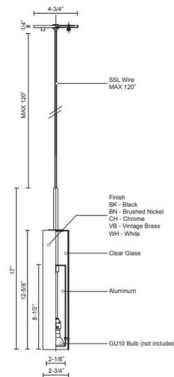

Description

The Jarvis Pendant has a clean minimalist design. Features a Clear glass shade that encases an aluminum cylindrical socket housing with powder coat finish in Black or White or plated finish in Chrome, Brushed Gold or Brushed Nickel. The bulb is nested inside the cylinder and projects crisp down light. Canopy: 4.75 inch width x .25 inch height. UL listed.

Shown in white / clear

Specifications

COLOR	Clear
BODY FINISH	White
WATTAGE	7W
DIMMER	Standard 120V
DIMENSIONS	2.75"W x 17"H
BULB NOT INCLUDED	1 x MR16/GU10/7W/120V LED

Technical Information

PRODUCT DIMENSIONS Cord length: 120"