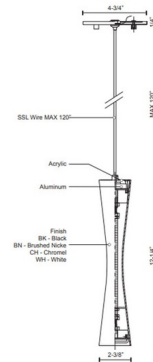

CLICK TO VIEW PRODUCT

Notes: