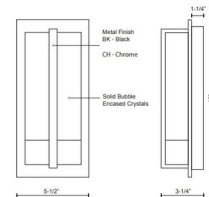

Description

The Gable Wall Sconce has a modern and elegant design that will be a beautiful addition to your space. Features a Black, Brushed Nickel or Chrome finish with a Clear Bubble encased Crystal diffuser that sits directly above the LED board. When lit, a beautiful pattern is cast on the wall and around the room. ADA compliant. ETL listed. Suitable for damp locations.

Shown in black / clear bubble

Specifications

COLOR Clear Bubble
BODY FINISH Black
WATTAGE 5W
DIMMER Low Voltage Electronic
DIMENSIONS 5.5"W x 12"H x 3.25"D
INTEGRATED LED MODULE 1 x LED/5W/120V LED

Technical Information