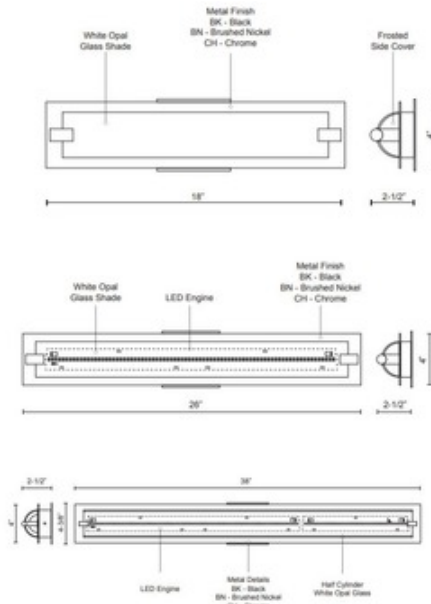

**BRAND**

Kuzco Lighting

**DESCRIPTION**

The Lighthouse Bathroom Vanity Light features a half cylinder White Opal glass diffuser with frosted side covers. Metal details available in Chrome, Black or Brushed Nickel. Available in three sizes. May be hung vertically or horizontally. ADA compliant. ETL listed. Suitable for damp locations.

*Shown in: Black / White Opal*

<b>SHADE COLOR</b>	White Opal
<b>BODY FINISH</b>	Black
<b>WATTAGE</b>	48.5W
<b>DIMMER</b>	Low Voltage Electronic
<b>DIMENSIONS</b>	38"W x 4"H x 2.5"D
<b>LAMP</b>	1 x LED/48.5W/120V LED

*Technical Information*

<b>LUMINOUS FLUX</b>	2403 lumens
<b>LUMENS/WATT</b>	49.55
<b>LAMP COLOR</b>	3000 K
<b>COLOR RENDERING</b>	90 CRI

**ITEM NUMBER** KZC862024

COMPANY	PROJECT	FIXTURE TYPE	APPROVED BY	DATE