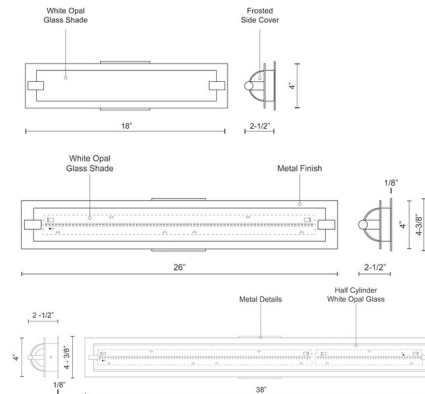

Description

The Lighthouse Bathroom Vanity Light brings a clean simplicity to your interior space. The half cylinder White Opal glass diffuser with frosted side covers, casts warm shadows of light across your room. May be mounted vertically or horizontally.

Shown in black / white opal

Specifications

COLOR	White Opal
BODY FINISH	Black
WATTAGE	48.5W
DIMMER	Low Voltage Electronic
DIMENSIONS	38"W x 4"H x 2.5"D
INTEGRATED LED MODULE	1 x LED/48.5W/120V LED

Technical Information