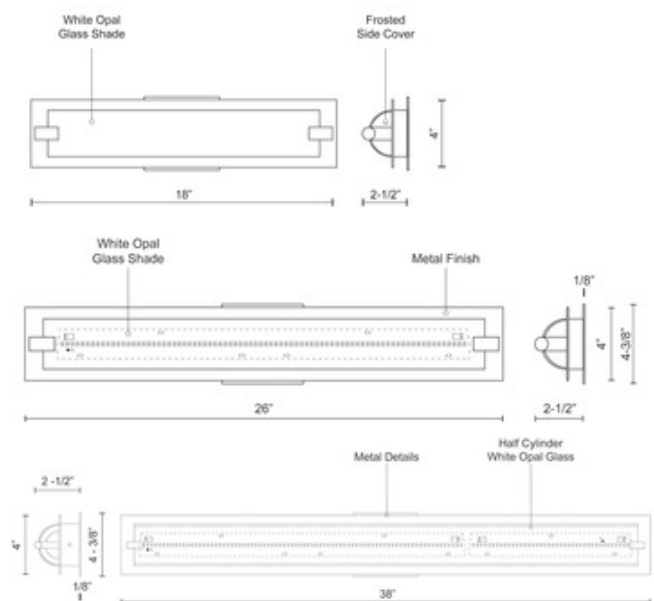

**BRAND**

Kuzco Lighting

**DESCRIPTION**

The Lighthouse Bathroom Vanity Light brings a clean simplicity to your interior space. The half cylinder White Opal glass diffuser with frosted side covers, casts warm shadows of light across your room. May be mounted vertically or horizontally.

*Shown in: Black / White Opal*

<b>SHADE COLOR</b>	White Opal
<b>BODY FINISH</b>	Black
<b>WATTAGE</b>	48.5W
<b>DIMMER</b>	Low Voltage Electronic
<b>DIMENSIONS</b>	38"W x 4"H x 2.5"D
<b>INTEGRATED LED MODULE</b>	
<b>LAMP</b>	1 x LED/48.5W/120V LED

*Technical Information*

<b>LUMINOUS FLUX</b>	2403 lumens
<b>LUMENS/WATT</b>	49.55
<b>LAMP COLOR</b>	3000K
<b>COLOR RENDERING</b>	90 CRI

**SPEC #** KZC862024

COMPANY	PROJECT	FIXTURE TYPE	APPROVED BY	DATE