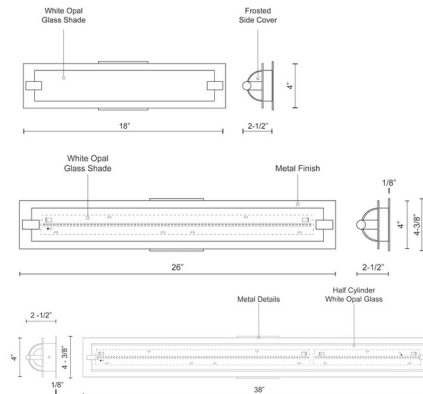

Description

The Lighthouse Bathroom Vanity Light brings a clean simplicity to your interior space. The half cylinder White Opal glass diffuser with frosted side covers, casts warm shadows of light across your room. May be mounted vertically or horizontally.

Shown in black / white opal

Specifications

COLOR	White Opal
BODY FINISH	Black
WATTAGE	48.5W
DIMMER	Low Voltage Electronic
DIMENSIONS	38"W x 4"H x 2.5"D
INTEGRATED LED MODULE	1 x LED/48.5W/120V LED

Technical Information