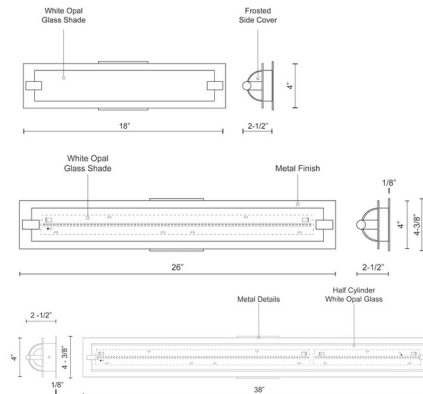

Description

The Lighthouse Bathroom Vanity Light brings a clean simplicity to your interior space. The half cylinder White Opal glass diffuser with frosted side covers, casts warm shadows of light across your room. May be mounted vertically or horizontally.

Shown in black / white opal

Specifications

COLOR White Opal
 BODY FINISH Black
 WATTAGE 48.5W
 DIMMER Low Voltage Electronic
 DIMENSIONS 38"W x 4"H x 2.5"D
 INTEGRATED LED MODULE 1 x LED/48.5W/120V LED

Technical Information