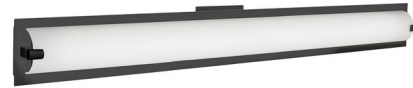

Lightology

lightology.com
866-954-4489
05-29-26

Project: _____
 Company: _____
 Location: _____ Fixture Type: _____
 SPEC #: **KZC862024**
 Approved On: _____ Approved By: _____

Lighthouse Bathroom Vanity Light By Kuzco Lighting

Description

The Lighthouse Bathroom Vanity Light brings a clean simplicity to your interior space. The half cylinder White Opal glass diffuser with frosted side covers, casts warm shadows of light across your room. May be mounted vertically or horizontally.

Shown in black / white opal

Specifications

COLOR	White Opal
BODY FINISH	Black
WATTAGE	48.5W
DIMMER	Low Voltage Electronic
DIMENSIONS	38"W x 4"H x 2.5"D
INTEGRATED LED MODULE	1 x LED/48.5W/120V LED

Technical Information