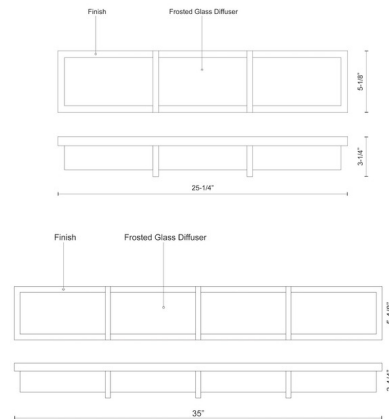

Lightology

lightology.com
866-954-4489
05-24-26

Project: _____
Company: _____
Location: _____ Fixture Type: _____
SPEC #: **KZC862030**
Approved On: _____ Approved By: _____

Watford Bathroom Vanity Light By Kuzco Lighting

Description

The Watford Bathroom Vanity Light is an elegant vanity light with clean lines. Features rectangular Frosted glass with Chrome or Black finish. Can be mounted vertically or horizontally. ADA compliant. ETL listed. Suitable for damp locations.

Specifications

COLOR . . . . . Frosted
BODY FINISH . . . . . Black
WATTAGE 29W
DIMMER . . . . . Low Voltage Electronic
DIMENSIONS . . . . . 25.25"W x 5"H x 3.25"D
INTEGRATED LED MODULE . . . . . 1 x LED/29W/120V LED

Technical Information

LAMP LIFE . . . . . 50000 hours
COLOR RENDERING . . . . . 90 CRI
LAMP COLOR 3000K
LUMENS/WATT 55.31
LUMINOUS FLUX . . . . . 1604 lumens

Shown in black / frosted

CLICK TO VIEW PRODUCT

Notes: