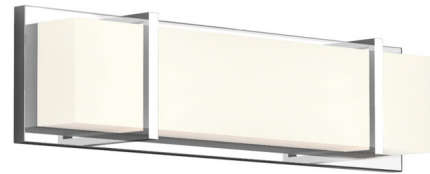

Lightology

lightology.com
866-954-4489
05-24-26

Project: _____
 Company: _____
 Location: _____ Fixture Type: _____
 SPEC #: **KZC862043**
 Approved On: _____ Approved By: _____

Alberni Bathroom Vanity Light By Kuzco Lighting

Description

The Alberni Bathroom Vanity Light brings a clean look to your interior space. The electroplated frame is complemented by an acrylic diffuser that casts a warm glow of light across your room. May be mounted horizontally or vertically.

Shown in chrome / opal

Specifications

COLOR	Opal
BODY FINISH	Chrome
WATTAGE	22W
DIMMER	Low Voltage Electronic
DIMENSIONS	20.13"W x 5.12"H x 3.25"D
INTEGRATED LED MODULE	1 x LED/22W/120V LED

Technical Information