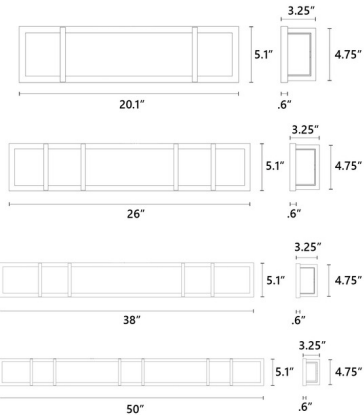

### Specifications

COLOR . . . . . Opal  
 BODY FINISH . . . . . Chrome  
 WATTAGE . . . . . 22W  
 DIMMER . . . . . Low Voltage Electronic  
 DIMENSIONS . . . . . 20.13"W x 5.12"H x 3.25"D  
 INTEGRATED LED MODULE . . . . . 1 x LED/22W/120V LED