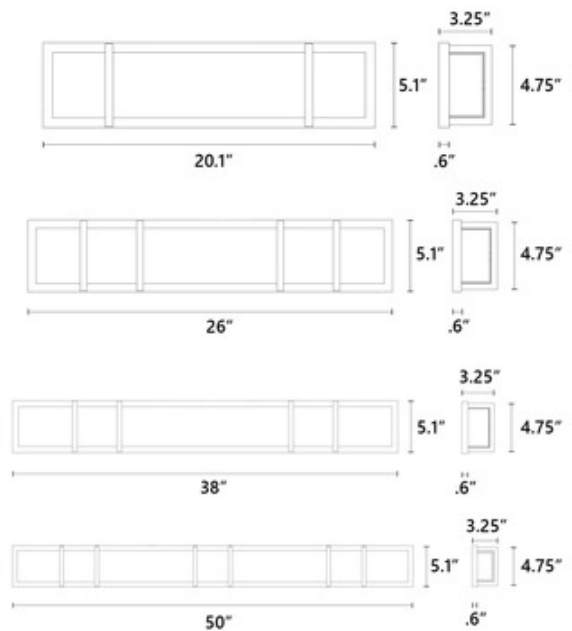

BRAND

Kuzco Lighting

DESCRIPTION

The Alberni Bathroom Vanity Light brings a clean look to your interior space. The electroplated frame is complemented by an acrylic diffuser that casts a warm glow of light across your room. May be mounted horizontally or vertically.

Shown in: Chrome / Opal

SHADE COLOR	Opal
BODY FINISH	Chrome
WATTAGE	22W
DIMMER	Low Voltage Electronic
DIMENSIONS	20.13"W x 5.12"H x 3.25"D
INTEGRATED LED MODULE	
LAMP	1 x LED/22W/120V LED

Technical Information

LUMINOUS FLUX	1104 lumens
LUMENS/WATT	50.18
LAMP COLOR	3000K
COLOR RENDERING	90 CRI

SPEC # KZC862043

COMPANY	PROJECT	FIXTURE TYPE	APPROVED BY	DATE