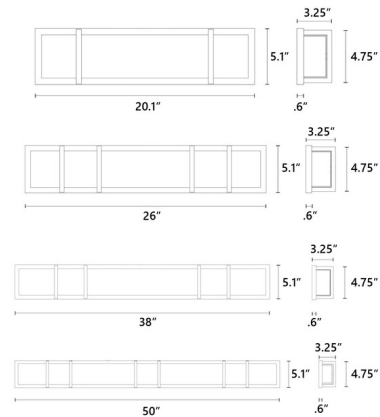

Shown in chrome / opal

Specifications

COLOR	Opal
BODY FINISH	Chrome
WATTAGE	22W
DIMMER	Low Voltage Electronic
DIMENSIONS	20.13"W x 5.12"H x 3.25"D
INTEGRATED LED MODULE	1 x LED/22W/120V LED

Technical Information