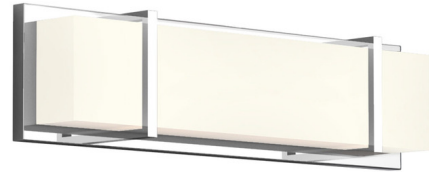

### Description

The Alberni Bathroom Vanity Light brings a clean look to your interior space. The electroplated frame is complemented by an acrylic diffuser that casts a warm glow of light across your room. May be mounted horizontally or vertically.

Shown in chrome / opal