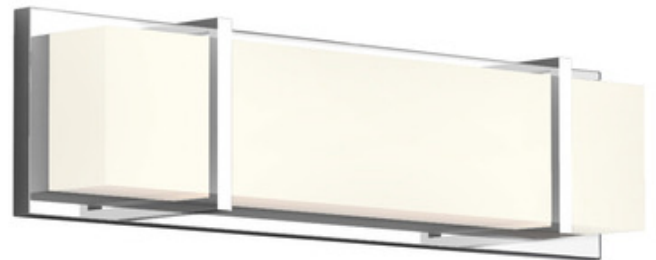

BRAND

Kuzco Lighting

DESCRIPTION

The Alberni Bathroom Vanity Light brings a clean look to your interior space. The electroplated frame is complemented by an acrylic diffuser that casts a warm glow of light across your room. May be mounted horizontally or vertically.

Shown in: Chrome / Opal

SHADE COLOR	Opal
BODY FINISH	Chrome
WATTAGE	22W
DIMMER	Low Voltage Electronic
DIMENSIONS	20.13"W x 5.12"H x 3.25"D
INTEGRATED LED MODULE	
LAMP	1 x LED/22W/120V LED

Technical Information