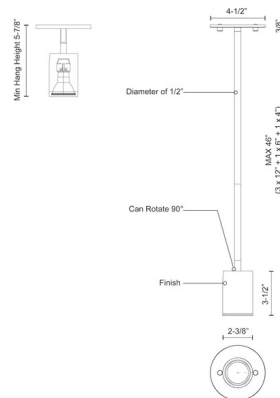

### Description

The Barclay Semi Flush Ceiling / Wall Light is an adjustable lamp head that pivots vertically 90 degrees allowing the light to be directed to the desired angle. Powder coat finish in Black or White with a clear glass lens. Can be ceiling or wall mounted.

### Specifications

COLOR . . . . . N/A  
BODY FINISH . . . . . Black  
WATTAGE . . . . . 7W  
DIMMER . . . . . Standard 120V  
DIMENSIONS . . . . . 2.38"W x 3.5"H  
BULB NOT INCLUDED . . . . . 1 x MR16/GU10/7W/120V LED

### Technical Information

PRODUCT DIMENSIONS . . . . . Downrods Included: 3x12", 1x6", 1x4"

Shown in black

CLICK TO VIEW PRODUCT

Notes: