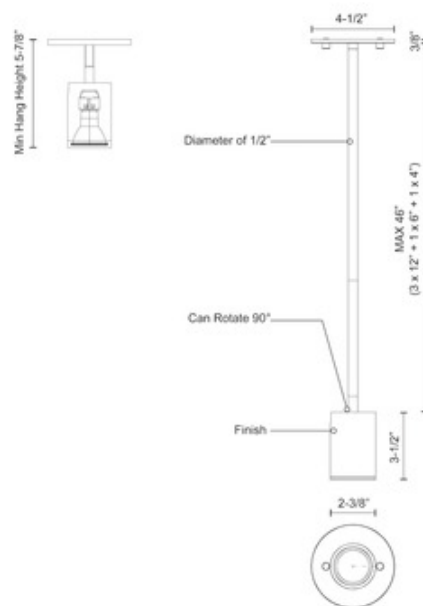

**BRAND**

Kuzco Lighting

**DESCRIPTION**

The Barclay Semi Flush Ceiling / Wall Light is a adjustable lamp head that pivots vertically 90 degrees allowing the light to be directed to the desired angle. Powder coat finish in Black or White with a clear glass lens. Can be ceiling or wall mounted.

Shown in: Black

<b>SHADE COLOR</b>	N/A
<b>BODY FINISH</b>	Black
<b>WATTAGE</b>	7W
<b>DIMMER</b>	Standard 120V
<b>DIMENSIONS</b>	2.38"W x 3.5"H
<b>BULB NOT INCLUDED</b>	
<b>LAMP</b>	1 x MR16/GU10/7W/120V LED

*Technical Information*

**PRODUCT DIMENSIONS**      Downrods Included: 3x12", 1x6", 1x4"

**SPEC #**      KZC862047

COMPANY	PROJECT	FIXTURE TYPE	APPROVED BY	DATE