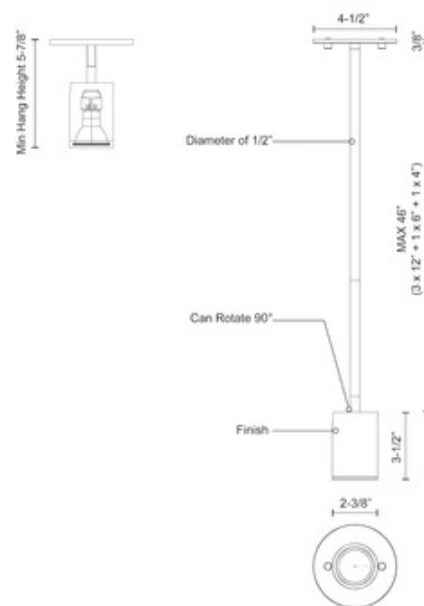

Shown in: Black

Technical Information

PRODUCT DIMENSIONS Downrods Included: 3x12", 1x6", 1x4"

SPEC #

KZC862047

COMPANY

PROJECT

FIXTURE TYPE

APPROVED BY

DATE