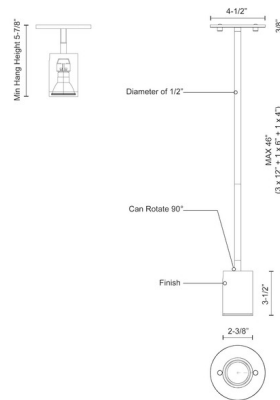

Description

The Barclay Semi Flush Ceiling / Wall Light is an adjustable lamp head that pivots vertically 90 degrees allowing the light to be directed to the desired angle. Powder coat finish in Black or White with a clear glass lens. Can be ceiling or wall mounted.

Specifications

COLOR N/A
BODY FINISH Black
WATTAGE 7W
DIMMER Standard 120V
DIMENSIONS 2.38"W x 3.5"H
BULB NOT INCLUDED 1 x MR16/GU10/7W/120V LED

Technical Information

PRODUCT DIMENSIONS Downrods Included: 3x12", 1x6", 1x4"

Shown in black

CLICK TO VIEW PRODUCT

Notes: