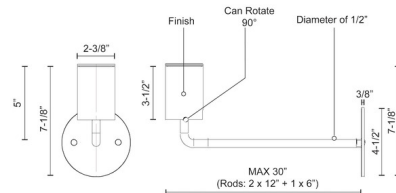

By Kuzco Lighting

Description

The Barclay Wall Sconce has an adjustable lamp head that pivots vertically 90 degrees allowing the light to be directed to desired angle. Powder coat finish in Black or White with a clear glass lens. Can be ceiling or wall mounted.

Shown in black

Specifications

COLOR N/A
 BODY FINISH Black
 WATTAGE 7W
 DIMMER Standard 120V
 DIMENSIONS 2.38"W x 3.5"H x 30"D
 BULB NOT INCLUDED 1 x MR16/GU10/7W/120V LED

CLICK TO VIEW PRODUCT

Notes: