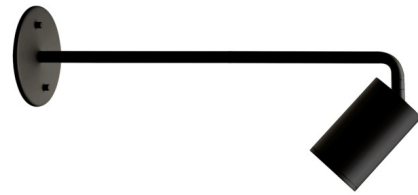

Lightology

lightology.com
866-954-4489
05-21-26

Project: _____
 Company: _____
 Location: _____ Fixture Type: _____
 SPEC #: **KZC862049**
 Approved On: _____ Approved By: _____

Barclay Ceiling / Wall Light

By Kuzco Lighting

Description

The Barclay Wall Sconce has an adjustable lamp head that pivots vertically 90 degrees allowing the light to be directed to desired angle. Powder coat finish in Black or White with a clear glass lens. Can be ceiling or wall mounted.

Shown in black

Specifications

COLOR N/A
 BODY FINISH Black
 WATTAGE 7W
 DIMMER Standard 120V
 DIMENSIONS 2.38"W x 3.5"H x 30"D
 BULB NOT INCLUDED 1 x MR16/GU10/7W/120V LED

CLICK TO VIEW PRODUCT

Notes: