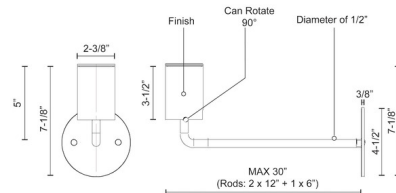

### Description

The Barclay Wall Sconce has an adjustable lamp head that pivots vertically 90 degrees allowing the light to be directed to desired angle. Powder coat finish in Black or White with a clear glass lens. Can be ceiling or wall mounted.

### Specifications

COLOR	N/A
BODY FINISH	White
WATTAGE	7W
DIMMER	Standard 120V
DIMENSIONS	2.38"W x 3.5"H x 30"D
BULB NOT INCLUDED	1 x MR16/GU10/7W/120V LED

CLICK TO VIEW PRODUCT

Notes: