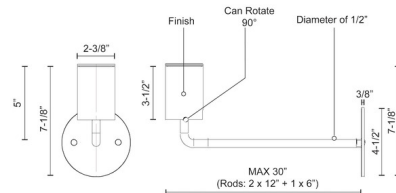

Description

The Barclay Wall Sconce has an adjustable lamp head that pivots vertically 90 degrees allowing the light to be directed to desired angle. Powder coat finish in Black or White with a clear glass lens. Can be ceiling or wall mounted.

Shown in white

Specifications

COLOR N/A
BODY FINISH White
WATTAGE 7W
DIMMER Standard 120V
DIMENSIONS 2.38"W x 3.5"H x 30"D
BULB NOT INCLUDED 1 x MR16/GU10/7W/120V LED

CLICK TO VIEW PRODUCT

Notes: