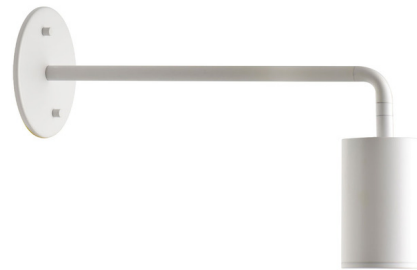

# Lightology

lightology.com  
866-954-4489  
07-10-26

Project: \_\_\_\_\_  
 Company: \_\_\_\_\_  
 Location: \_\_\_\_\_ Fixture Type: \_\_\_\_\_  
 SPEC #: **KZC862050**  
 Approved On: \_\_\_\_\_ Approved By: \_\_\_\_\_

## Barclay Ceiling / Wall Light

By Kuzco Lighting

### Description

The Barclay Wall Sconce has an adjustable lamp head that pivots vertically 90 degrees allowing the light to be directed to desired angle. Powder coat finish in Black or White with a clear glass lens. Can be ceiling or wall mounted.

### Specifications

COLOR	N/A
BODY FINISH	White
WATTAGE	7W
DIMMER	Standard 120V
DIMENSIONS	2.38"W x 3.5"H x 30"D
BULB NOT INCLUDED	1 x MR16/GU10/7W/120V LED

CLICK TO VIEW PRODUCT

Notes: