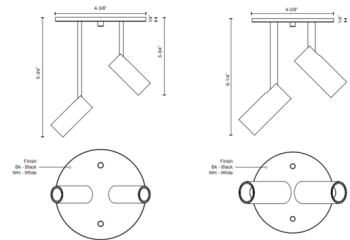

CLICK TO VIEW PRODUCT

Notes: