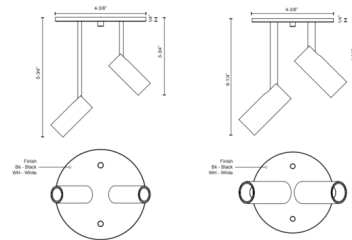

CLICK TO VIEW PRODUCT

Notes: