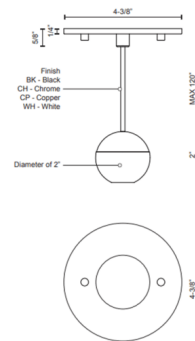

By Kuzco Lighting

Description

The Exo Pendant has a midcentury style that will add a modern look to a room that is both chic and bold. Hang multiple fixtures to create a distinctive look. Available in Black, White, Copper or Chrome finish. Canopy: 4.38 inch diameter. ETL listed.

Specifications

COLOR	N/A
BODY FINISH	Black
WATTAGE	5.5W
DIMMER	Low Voltage Electronic
DIMENSIONS	120"L x 4.37"W x 2"H
INTEGRATED LED MODULE	1 x LED/5.5W/120V LED

Technical Information

PRODUCT DIMENSIONS	Cord length: 120"
LAMP LIFE	50000 hours
COLOR RENDERING	90 CRI
LAMP COLOR	3000K
LUMENS/WATT	75.82
LUMINOUS FLUX	417 lumens

Shown in black

CLICK TO VIEW PRODUCT

Notes: