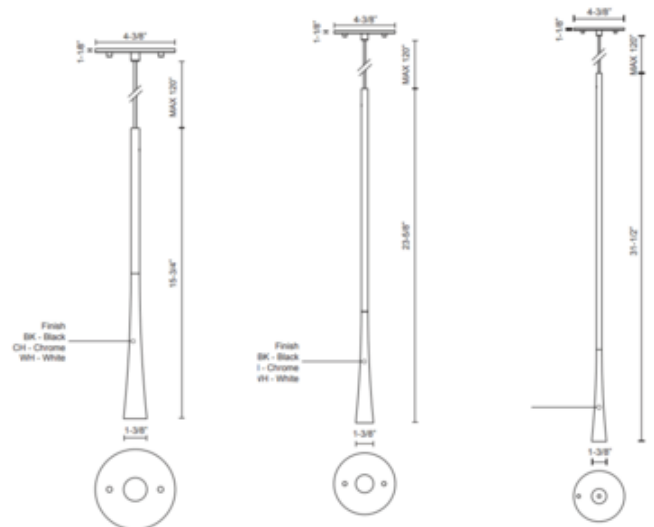

BRAND Kuzco Lighting

DESCRIPTION

The Taper Pendant has a contemporary style that will add a sophisticated look to a room that is both chic and bold. Hang multiple fixtures to achieve a unique and distinctive look. Offered in Black, White or Chrome finish. Three heights available. Canopy: 4.38 inch diameter. ETL listed.

Shown in: Black

SHADE COLOR	N/A
BODY FINISH	Black
WATTAGE	5.5W
DIMMER	Low Voltage Electronic
DIMENSIONS	4.37"W x 15.75"H
LAMP	1 x LED/5.5W/120V LED

Technical Information

LUMINOUS FLUX	200 lumens
LUMENS/WATT	36.36
LAMP COLOR	3000 K
COLOR RENDERING	90 CRI
LAMP LIFE	50000 hours

ITEM NUMBER KZC862063

COMPANY	PROJECT	FIXTURE TYPE	APPROVED BY	DATE