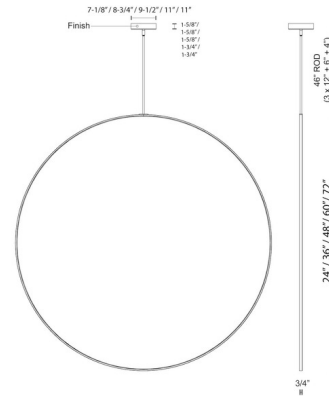

Description

The Cirque Pendant has an eye catching design that masterfully marries creativity with function. Features an aluminum ring in Black, White or Brushed Nickel with a silicone rubber diffuser. This light provides up and down light. Includes removable downrods: One 4 inch, One 6 inch and Three 12 inch. ETL listed.

Specifications

COLOR	N/A
BODY FINISH	Black
WATTAGE	37W
DIMMER	Low Voltage Electronic
DIMENSIONS	24"W x 24"H
INTEGRATED LED MODULE	1 x LED/37W/120V LED

Technical Information

LAMP LIFE	50000 hours
COLOR RENDERING	90 CRI
LAMP COLOR	3000K
LUMENS/WATT	40.27
LUMINOUS FLUX	1490 lumens

Shown in black

CLICK TO VIEW PRODUCT

Notes: