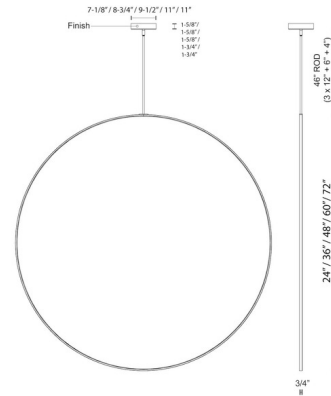

### Description

The Cirque Pendant has an eye catching design that masterfully marries creativity with function. Features an aluminum ring in Black, White or Brushed Nickel with a silicone rubber diffuser. This light provides up and down light. Includes removable downrods: One 4 inch, One 6 inch and Three 12 inch. ETL listed.

### Specifications

COLOR	N/A
BODY FINISH	Black
WATTAGE	37W
DIMMER	Low Voltage Electronic
DIMENSIONS	24"W x 24"H
INTEGRATED LED MODULE	1 x LED/37W/120V LED

### Technical Information

LAMP LIFE	50000 hours
COLOR RENDERING	90 CRI
LAMP COLOR	3000K
LUMENS/WATT	40.27
LUMINOUS FLUX	1490 lumens

Shown in black

CLICK TO VIEW PRODUCT

Notes: