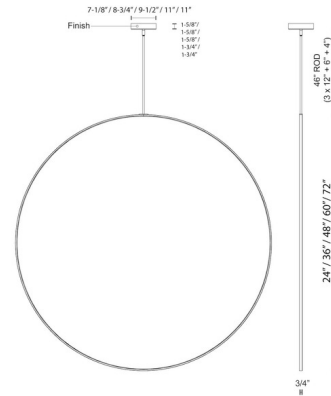

CLICK TO VIEW PRODUCT

Notes: