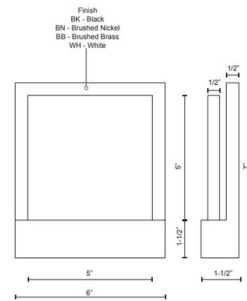

Description

The Guide Wall Sconce will add an architectural and functional element to your space. Implementing a versatile design and an edge lit LED Opal acrylic diffuser, the results are a singular plane of glowing luminance. The radiant light comes from within the precision machined aluminum body.

Shown in brushed nickel / frosted

Specifications

COLOR	Frosted
BODY FINISH	Brushed Nickel
WATTAGE	7W
DIMMER	Low Voltage Electronic
DIMENSIONS	6"W x 7"H x 1.5"D
INTEGRATED LED MODULE	1 x LED/7W/120V LED

Technical Information