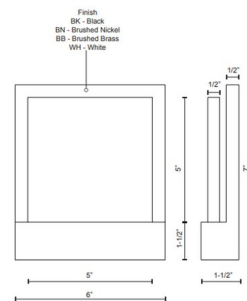

### Specifications

COLOR	Frosted
BODY FINISH	Brushed Nickel
WATTAGE	7W
DIMMER	Low Voltage Electronic
DIMENSIONS	6"W x 7"H x 1.5"D
INTEGRATED LED MODULE	1 x LED/7W/120V LED