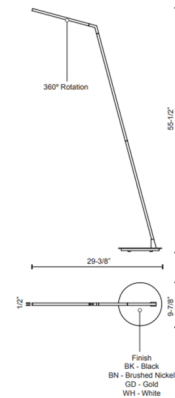

CLICK TO VIEW PRODUCT

Notes: