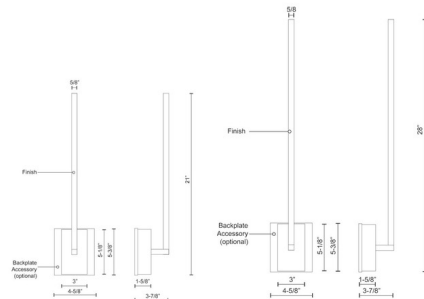

Description

The Pandora Wall Sconce offers a clean, minimalist look to your interior space. The slim vertical lamp holder is fully rotational to cast light exactly where you need it.

Specifications

COLOR Opal
 BODY FINISH Brushed Nickel
 WATTAGE 16W
 DIMMER Low Voltage Electronic
 DIMENSIONS 4.62"W x 21"H x 3.87"D
 INTEGRATED LED MODULE 1 x LED/16W/120V LED

Technical Information

LAMP LIFE 50000 hours
 COLOR RENDERING 90 CRI
 LAMP COLOR 3000K
 LUMENS/WATT 35.94
 LUMINOUS FLUX 575 lumens

Shown in brushed nickel / opal

CLICK TO VIEW PRODUCT

Notes: _____