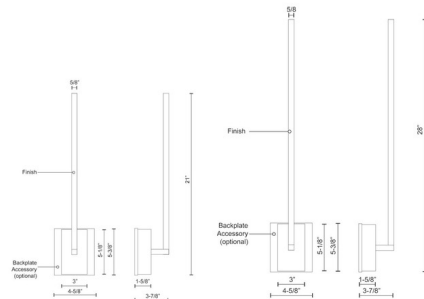

Lightology

lightology.com
866-954-4489
06-04-26

Project: _____
Company: _____
Location: _____ Fixture Type: _____
SPEC #: **KZC862137**
Approved On: _____ Approved By: _____

Pandora Wall Sconce By Kuzco Lighting

Description

The Pandora Wall Sconce offers a clean, minimalist look to your interior space. The slim vertical lamp holder is fully rotational to cast light exactly where you need it.

Specifications

COLOR . . . . . Opal
BODY FINISH . . . . . Brushed Nickel
WATTAGE 16W
DIMMER . . . . . Low Voltage Electronic
DIMENSIONS . . . . . 4.62"W x 21"H x 3.87"D
INTEGRATED LED MODULE . . . . . 1 x LED/16W/120V LED

Technical Information

LAMP LIFE . . . . . 50000 hours
COLOR RENDERING . . . . . 90 CRI
LAMP COLOR 3000K
LUMENS/WATT 35.94
LUMINOUS FLUX . . . . . 575 lumens

Shown in brushed nickel / opal

CLICK TO VIEW PRODUCT

Notes: _____