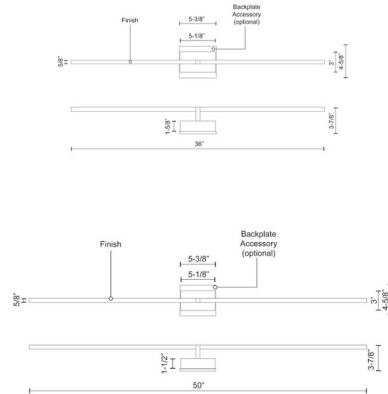

### Specifications

COLOR	Opal
BODY FINISH	Brushed Nickel
WATTAGE	23W
DIMMER	Low Voltage Electronic
DIMENSIONS	36"W x 4.625"H x 3.875"D
INTEGRATED LED MODULE	1 x LED/23W/120V LED

### Technical Information

LAMP LIFE	50000 hours
COLOR RENDERING	90 CRI
LAMP COLOR	3000K
LUMENS/WATT	50.00
LUMINOUS FLUX	1150 lumens

Shown in brushed nickel / opal

CLICK TO VIEW PRODUCT

Notes: