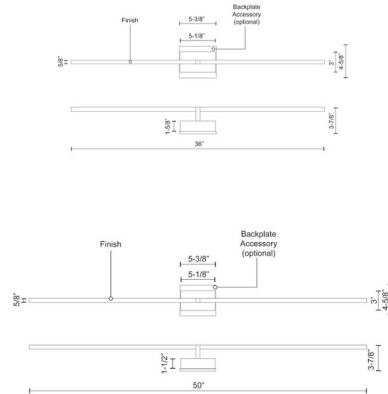

Lightology

lightology.com
866-954-4489
06-04-26

Project: _____
Company: _____
Location: _____ Fixture Type: _____
SPEC #: **KZC862145**
Approved On: _____ Approved By: _____

Pandora Linear Wall Sconce By Kuzco Lighting

Description

The Pandora Linear Wall Sconce offers a clean, minimalist look to your interior space. The slim vertical lamp holder is fully rotational to cast light exactly where you need it.

Specifications

COLOR	Opal
BODY FINISH	Brushed Nickel
WATTAGE	23W
DIMMER	Low Voltage Electronic
DIMENSIONS	36"W x 4.625"H x 3.875"D
INTEGRATED LED MODULE	1 x LED/23W/120V LED

Technical Information

LAMP LIFE	50000 hours
COLOR RENDERING	90 CRI
LAMP COLOR	3000K
LUMENS/WATT	50.00
LUMINOUS FLUX	1150 lumens

Shown in brushed nickel / opal

CLICK TO VIEW PRODUCT

Notes: