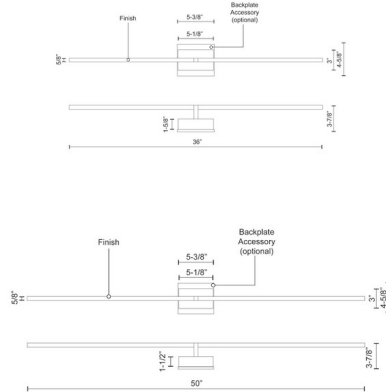

Lightology

lightology.com
866-954-4489
06-04-26

Project: _____
Company: _____
Location: _____ Fixture Type: _____
SPEC #: **KZC862152**
Approved On: _____ Approved By: _____

Pandora Linear Wall Sconce By Kuzco Lighting

Description

The Pandora Linear Wall Sconce offers a clean, minimalist look to your interior space. The slim vertical lamp holder is fully rotational to cast light exactly where you need it.

Specifications

COLOR . . . . . Opal
BODY FINISH . . . . . White
WATTAGE 45W
DIMMER . . . . . Low Voltage Electronic
DIMENSIONS . . . . . 50"W x 4.62"H x 3.875"D
INTEGRATED LED MODULE . . . . . 1 x LED/45W/120V LED

Technical Information

LAMP LIFE . . . . . 50000 hours
COLOR RENDERING . . . . . 90 CRI
LAMP COLOR 3000K
LUMENS/WATT 48.60
LUMINOUS FLUX . . . . . 2187 lumens

Shown in white / opal

CLICK TO VIEW PRODUCT

Notes: