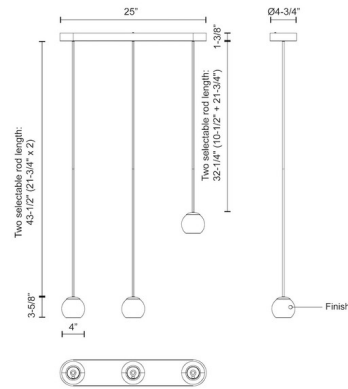

### Description

The Europa Multi Light Pendant features simple globes that are perched at the ends of the elongated thin tubes. There are integrated ball joint connectors that allow for the adaptive placement of the illuminance. Available in Black or White. ETL listed.

### Specifications

COLOR	Opal
BODY FINISH	Black
WATTAGE	18W
DIMMER	Low Voltage Electronic
DIMENSIONS	25"W x 4"H x 4.5"D
INTEGRATED LED MODULE	1 x LED/18W/120V LED

### Technical Information

PRODUCT DIMENSIONS	Stem lengths: 45"
LAMP LIFE	50000 hours
COLOR RENDERING	90 CRI
LAMP COLOR	3000K
LUMENS/WATT	66.67
LUMINOUS FLUX	1200 lumens

Shown in black / opal

CLICK TO VIEW PRODUCT