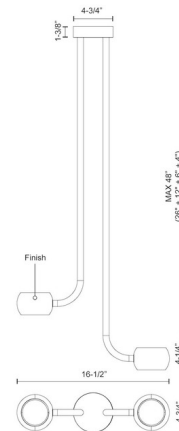

Description

The Flux Multi Pendant Light offers a sophisticated and modern style. Features two flat recessed glass diffusers that are partially frosted in the center and are surrounded by an aluminum housing finished in glossy White. Magnetic connector of the lamp heads allow for an unrestricted range of rotation and ease of assembly. The illuminated rings serve dual functions as a finder light and indicative perimeter for the touch actuated dimmer. ETL listed.

Specifications

| | |
|-----------------------|----------------------|
| COLOR | Clear |
| BODY FINISH | White |
| WATTAGE | 34W |
| DIMMER | Included |
| DIMENSIONS | 16.5"W x 4.25"H |
| INTEGRATED LED MODULE | 2 x LED/17W/120V LED |

Technical Information

| | |
|-----------------|-------------|
| LAMP LIFE | 50000 hours |
| COLOR RENDERING | 90 CRI |
| LAMP COLOR | 3000K |
| LUMENS/WATT | 43.65 |
| LUMINOUS FLUX | 742 lumens |

Shown in white / clear