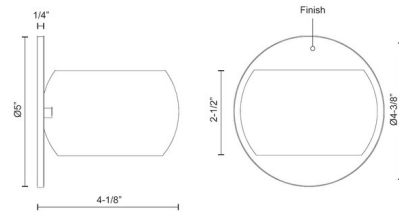

Shown in black / clear

Specifications

COLOR	Clear
BODY FINISH	Black
WATTAGE	8.5W
DIMMER	Included
DIMENSIONS	4.37"W x 4"H x 4.12"D
INTEGRATED LED MODULE	1 x LED/8.5W/120V LED

Technical Information

LAMP LIFE	50000 hours
COLOR RENDERING	90 CRI
LAMP COLOR	3000K
LUMENS/WATT	24.71
LUMINOUS FLUX	210 lumens