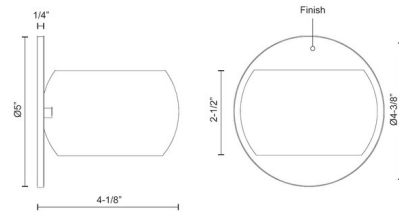

Shown in black / clear

Specifications

| | |
|-----------------------|-----------------------|
| COLOR | Clear |
| BODY FINISH | Black |
| WATTAGE | 8.5W |
| DIMMER | Included |
| DIMENSIONS | 4.37"W x 4"H x 4.12"D |
| INTEGRATED LED MODULE | 1x LED/8.5W/120V LED |