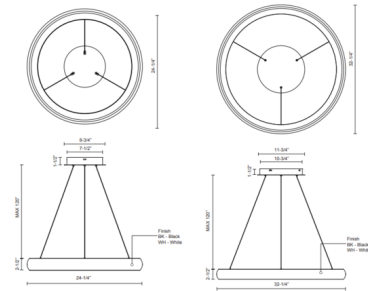

CLICK TO VIEW PRODUCT

Notes: