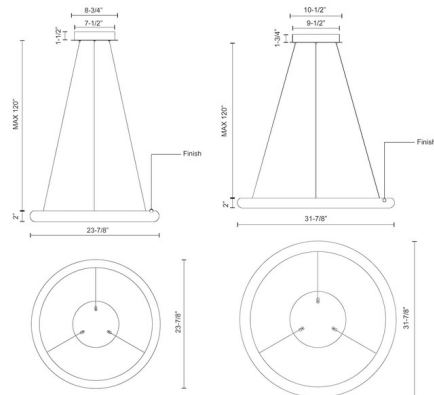

Shown in white / white