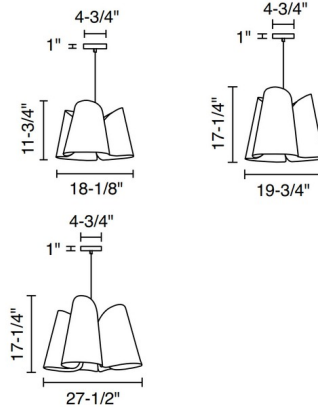

### Specifications

COLOR	Grey Oak / Ash
BODY FINISH	Black
WATTAGE	100W
DIMMER	Standard 120V
DIMENSIONS	18.1"W x 11.75"H
BULB NOT INCLUDED	1 x A19/Medium (E26)/100W/120V Incandescent
OTHER BULB OPTIONS	1 x A19/Medium (E26)/120V LED
COUNTRY OF ORIGIN	Spain

### Technical Information

PRODUCT DIMENSIONS . . . . . Adjustable Cable Length: 108"

CLICK TO VIEW PRODUCT

Notes: