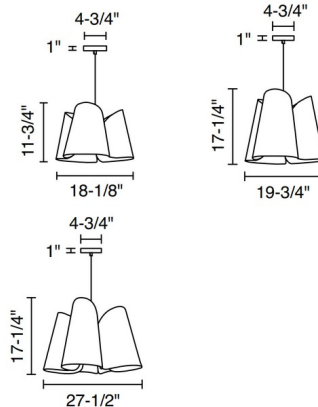

### Specifications

COLOR . . . . . Grey Oak / Ash  
BODY FINISH . . . . . Black  
WATTAGE . . . . . 100W  
DIMMER . . . . . Standard 120V  
DIMENSIONS . . . . . 18.1"W x 11.75"H  
BULB NOT INCLUDED . . . . . 1 x A19/Medium (E26)/100W/120V Incandescent  
OTHER BULB OPTIONS . . . . . 1 x A19/Medium (E26)/120V LED  
COUNTRY OF ORIGIN . . . . . Spain

### Technical Information

PRODUCT DIMENSIONS . . . . . Adjustable Cable Length: 108"

CLICK TO VIEW PRODUCT

Notes: