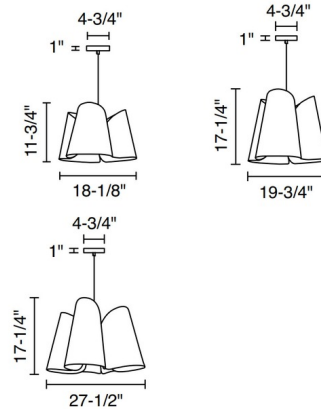

Shown in black / rose / ash

Specifications

COLOR	Rose / Ash
BODY FINISH	Black
WATTAGE	100W
DIMMER	Standard 120V
DIMENSIONS	18.1"W x 11.75"H
BULB NOT INCLUDED	1 x A19/Medium (E26)/100W/120V Incandescent
OTHER BULB OPTIONS	1 x A19/Medium (E26)/120V LED
COUNTRY OF ORIGIN	Spain