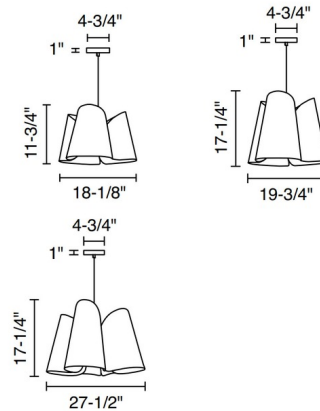

### Specifications

COLOR	Rose / Ash
BODY FINISH	Black
WATTAGE	100W
DIMMER	Standard 120V
DIMENSIONS	18.1\"W x 11.75\"H
BULB NOT INCLUDED	1 x A19/Medium (E26)/100W/120V Incandescent
OTHER BULB OPTIONS	1 x A19/Medium (E26)/120V LED
COUNTRY OF ORIGIN	Spain