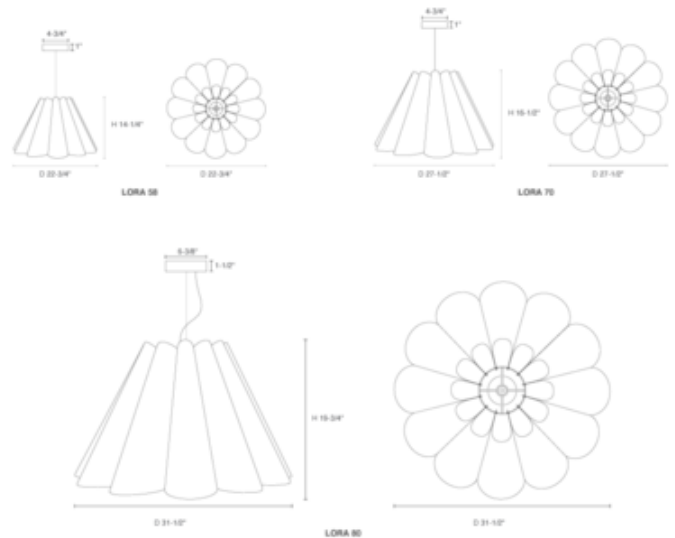

Shown in: Black / Rose/ Ash

<b>SHADE COLOR</b>	Rose/ Ash
<b>BODY FINISH</b>	Black
<b>WATTAGE</b>	100W
<b>DIMMER</b>	Standard 120V
<b>DIMENSIONS</b>	27.5"W x 16.5"H
<b>BULB NOT INCLUDED</b>	
<b>LAMP</b>	1 x A19/Medium (E26)/100W/120V Incandescent 1 x A19/Medium (E26)/120V LED

### Technical Information

**PRODUCT DIMENSIONS** Adjustable Cable Length: 108"

**SPEC #** WEP862220

COMPANY	PROJECT	FIXTURE TYPE	APPROVED BY	DATE