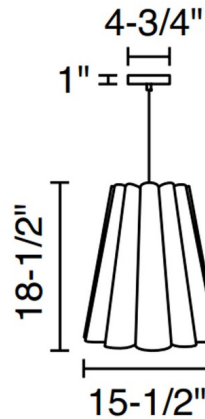

Shown in black / ebony / ash

Specifications

COLOR	Ebony / Ash
BODY FINISH	Black
WATTAGE	100W
DIMMER	Standard 120V
DIMENSIONS	15.5"W x 18.5"H
BULB NOT INCLUDED	1 x A19/Medium (E26)/100W/120V Incandescent
OTHER BULB OPTIONS	1 x A19/Medium (E26)/120V LED
COUNTRY OF ORIGIN	Spain