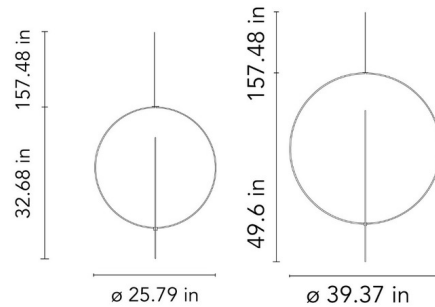

Specifications

COLOR N/A
BODY FINISH White
WATTAGE 72W
DIMMER Standard 120V
DIMENSIONS 25.79"W x 32.68"H
BULB NOT INCLUDED 1 x BT15/Medium (E26)/72W/120V Halogen
COUNTRY OF ORIGIN Italy

Technical Information

PRODUCT DIMENSIONS Cord Length: 158.48"

Shown in white

CLICK TO VIEW PRODUCT

Notes: