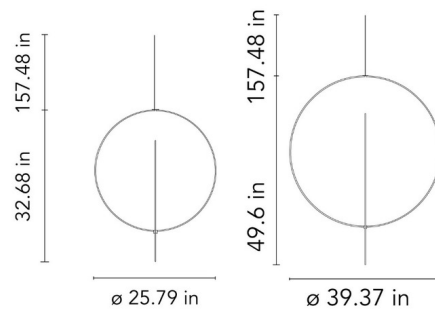

Specifications

COLOR	N/A
BODY FINISH	White
WATTAGE	72W
DIMMER	Standard 120V
DIMENSIONS	25.79"W x 32.68"H
BULB NOT INCLUDED	1 x BT15/Medium (E26)/72W/120V Halogen
COUNTRY OF ORIGIN	Italy

Technical Information

PRODUCT DIMENSIONS	Cord Length: 158.48"
--------------------	----------------------

Shown in white

CLICK TO VIEW PRODUCT

Notes: