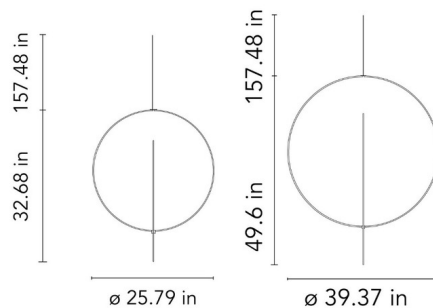

Description

The Overlap Pendant offers a sleek, modern look that pays homage to the the distinct cocoon wrapping technique Flos employs, featuring two interlocking rings that intersect at right angles to create an intriguing overlapping silhouette that will impress from a variety of angles. Constructed of steel and cocoon polymer with a White powder painted steel internal frame. Available in two sizes. UL and cUL listed.

Shown in white

Specifications

COLOR	N/A
BODY FINISH	White
WATTAGE	144W
DIMMER	Standard 120V
DIMENSIONS	39.37"W x 49.6"H
BULB NOT INCLUDED	2 x BT15/Medium (E26)/72W/120V Halogen
COUNTRY OF ORIGIN	Italy

CLICK TO VIEW PRODUCT