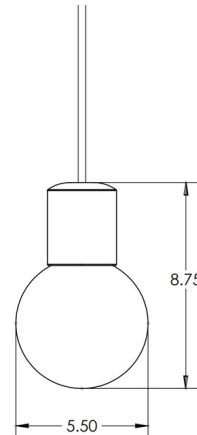

CLICK TO VIEW PRODUCT

Notes: