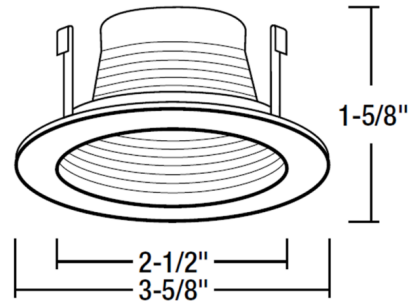

### Description

The NL Series 3 Inch Adjustable Stepped Baffle Trim features an aluminum baffle in non-reflective painted finishes with deep grooves to reduce aperture glare. Gimbal ring allows lamp to be mounted on top of the trim and adjustable up to 35 degrees. UL listed for damp locations when used with compatible housing. Designed for use with NL Series 12V housing (see housing for lamp and dimming options). Note: A complete fixture requires a housing and trim, sold separately.

### Specifications

REFLECTOR/BAFFLE COLOR	N/A
BODY FINISH	White Reflector / White Flange
WATTAGE	7W
DIMMER	N/A
DIMENSIONS	3.62"W x 1.62"H
BULB NOT INCLUDED	1 x MR16/GU5.3 (bipin)/7W/12V LED
OTHER BULB OPTIONS	1 x MR16/GU5.3 (bipin)/20W/12V Halogen

### Technical Information

APERTURE SIZE	3.000"
APERTURE SHAPE	Round
CEILING TYPE	Drywall with Trim
FUNCTION	Adjustable Accent
BEAM ANGLE	35°

Shown in white reflector / white flange

Trim OD: 3-5/8"  
Aperture: 2-1/2"