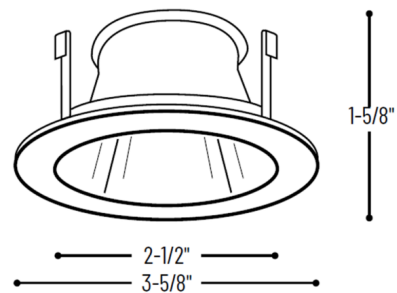

### Description

The NL Series 3 Inch Adjustable Reflector Trim features an aluminum high grade reflector. Gimbal ring allows lamp to be mounted on top of the trim and adjustable up to 35 degrees. UL listed for damp locations when used with compatible housing. Designed for use with NL Series 12V housings (see housing for lamp and dimming options). Note: A complete fixture requires a housing and trim, sold separately.

### Specifications

REFLECTOR/BAFFLE COLOR	N/A
BODY FINISH	Haze Reflector / White Flange
WATTAGE	7W
DIMMER	N/A
DIMENSIONS	3.62"W x 1.62"H
BULB NOT INCLUDED	1 x MR16/GU5.3 (bipin)/7W/12V LED
OTHER BULB OPTIONS	1 x MR16/GU10/20W/12V Halogen

### Technical Information

APERTURE SIZE	3.000"
APERTURE SHAPE	Round
CEILING TYPE	Drywall with Trim
FUNCTION	Adjustable Accent
BEAM ANGLE	35°

Shown in haze reflector / white flange

CLICK TO VIEW PRODUCT

Notes: