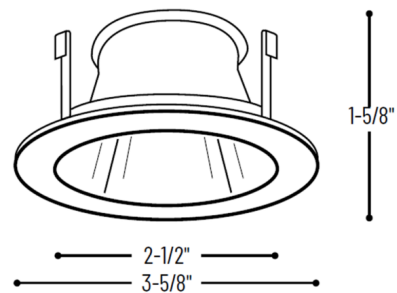

Description

The NL Series 3 Inch Adjustable Reflector Trim features an aluminum high grade reflector. Gimbal ring allows lamp to be mounted on top of the trim and adjustable up to 35 degrees. UL listed for damp locations when used with compatible housing. Designed for use with NL Series 12V housings (see housing for lamp and dimming options). Note: A complete fixture requires a housing and trim, sold separately.

Specifications

REFLECTOR/BAFFLE COLOR	N/A
BODY FINISH	White Reflector / White Flange
WATTAGE	7W
DIMMER	N/A
DIMENSIONS	3.62"W x 1.62"H
BULB NOT INCLUDED	1 x MR16/GU5.3 (bipin)/7W/12V LED

Technical Information

APERTURE SIZE	3.000"
APERTURE SHAPE	Round
CEILING TYPE	Drywall with Trim
FUNCTION	Adjustable Accent
BEAM ANGLE	35°

Shown in white reflector / white flange

CLICK TO VIEW PRODUCT

Notes: