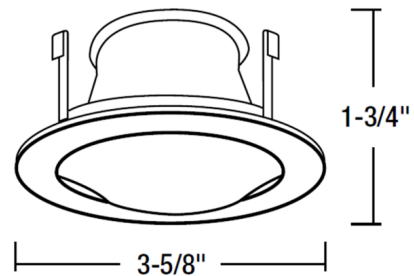

By Nora Lighting

Description

The NL Series 3 Inch Frosted Dome Lens Trim with Reflector features an aluminum high grade specular clear reflector with a frosted dome lens. UL listed for wet locations when used with compatible housing. Designed for use with NL Series 12V housing (see housing for lamp and dimming options). Note: A complete fixture requires a housing and trim, sold separately.

Specifications

REFLECTOR/BAFFLE COLOR Frosted
BODY FINISH White
WATTAGE 7W
DIMMER N/A
DIMENSIONS 3.62"W x 1.75"H
BULB NOT INCLUDED 1 x MR16/GU5.3 (bipin)/7W/12V LED
OTHER BULB OPTIONS 1 x MR16/GU5.3 (bipin)/20W/12V Halogen

Technical Information

APERTURE SIZE 3.000"
APERTURE SHAPE Round
CEILING TYPE Drywall with Trim
FUNCTION Shower/Wet Location

Shown in white / frosted

Trim OD: 3-5/8"

CLICK TO VIEW PRODUCT

Notes: