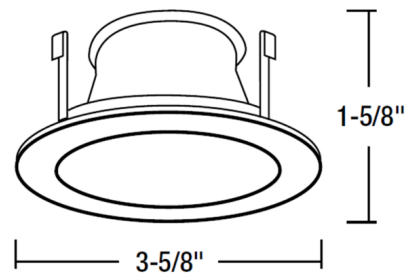

### Description

The NL Series 3 Inch Frosted Flat Lens Trim with Reflector features an aluminum high grade specular reflector with a frosted flat lens. UL listed for wet locations when used with compatible housing. Designed for use with NL Series 12V housing (see housing for lamp and dimming options). Note: A complete fixture requires a housing and trim, sold separately.

### Specifications

REFLECTOR/BAFFLE COLOR . . . . . Frosted  
BODY FINISH . . . . . White  
WATTAGE . . . . . 7W  
DIMMER . . . . . N/A  
DIMENSIONS . . . . . 3.62"W x 1.75"H  
BULB NOT INCLUDED . . . . . 1 x MR16/GU5.3 (bipin)/7W/12V LED  
OTHER BULB OPTIONS . . . . . 1 x MR16/GU5.3 (bipin)/20W/12V Halogen

### Technical Information

APERTURE SIZE . . . . . 3.000"  
APERTURE SHAPE . . . . . Round  
CEILING TYPE . . . . . Drywall with Trim  
FUNCTION . . . . . Shower/Wet Location

Shown in white / frosted

Trim OD: 3-5/8"