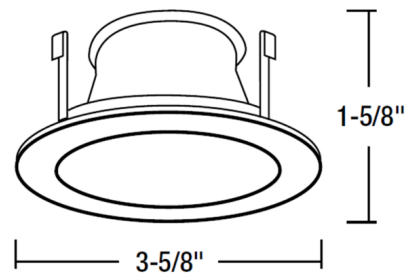

By Nora Lighting

Description

The NL Series 3 Inch Frosted Flat Lens Trim with Reflector features an aluminum high grade specular reflector with a frosted flat lens. UL listed for wet locations when used with compatible housing. Designed for use with NL Series 12V housing (see housing for lamp and dimming options). Note: A complete fixture requires a housing and trim, sold separately.

Specifications

REFLECTOR/BAFFLE COLOR Frosted
BODY FINISH White
WATTAGE 7W
DIMMER N/A
DIMENSIONS 3.62"W x 1.75"H
BULB NOT INCLUDED 1 x MR16/GU5.3 (bipin)/7W/12V LED
OTHER BULB OPTIONS 1 x MR16/GU5.3 (bipin)/20W/12V Halogen

Technical Information

APERTURE SIZE 3.000"
APERTURE SHAPE Round
CEILING TYPE Drywall with Trim
FUNCTION Shower/Wet Location

Shown in white / frosted

Trim OD: 3-5/8"

CLICK TO VIEW PRODUCT

Notes: